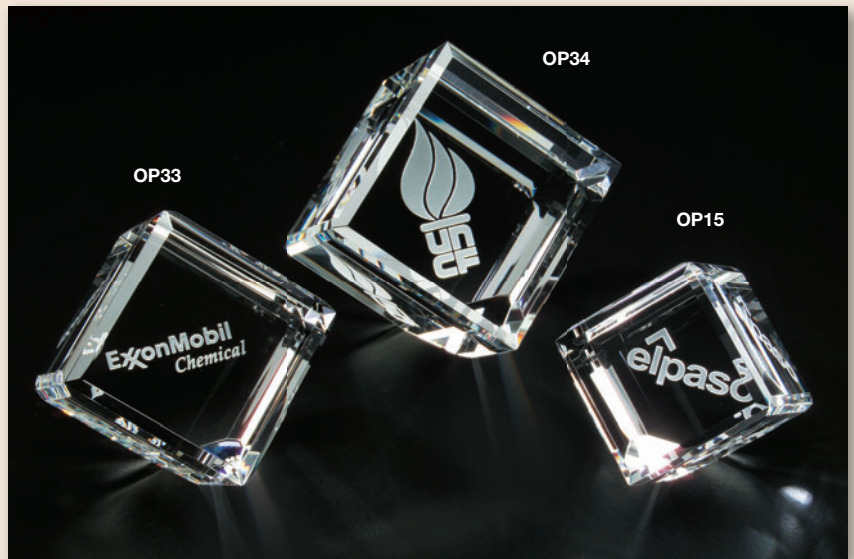

DIAMOND CUBES *Optical Crystal*

OP15	Small	Dimensions: 2" Sq. x 2 7/8" H Etch Area: 1" W x 1" H Weight: 1 lb.
OP33	Medium	Dimensions: 2 3/8" Sq. x 3 5/8" H Etch Area: 1 1/4" W x 1 1/4" H Weight: 2 lbs.
OP34	Large	Dimensions: 2 3/4" Sq. x 4 1/8" H Etch Area: 2" W x 2" H Weight: 2 lbs.

	1	2-11	12-24	25-49
OP15	\$64	\$54	\$49	\$44
OP33	\$76	\$66	\$61	\$56
OP34	\$95	\$85	\$80	\$75

Packaging: Gift Boxed (4C)

SLANT STAR PAPERWEIGHT *Optical Crystal*

Optical Crystal

OP606	Dimensions: 4" Sq x 2 1/8" H Etch Area: 1 1/2" W x 1 1/4" H Weight: 2 lbs.
--------------	--

	1	2-11	12-24	25-49
OP606	\$96	\$86	\$81	\$76

Packaging: Gift Boxed (4C)

MILLION DOLLAR BILL *Jade*

SL3539J	Dimensions: 8" W X 3" H X 3/4" D Etch Area: Personalized with photo, title, name, company name, date & phone number Weight: 1 lb.
----------------	---