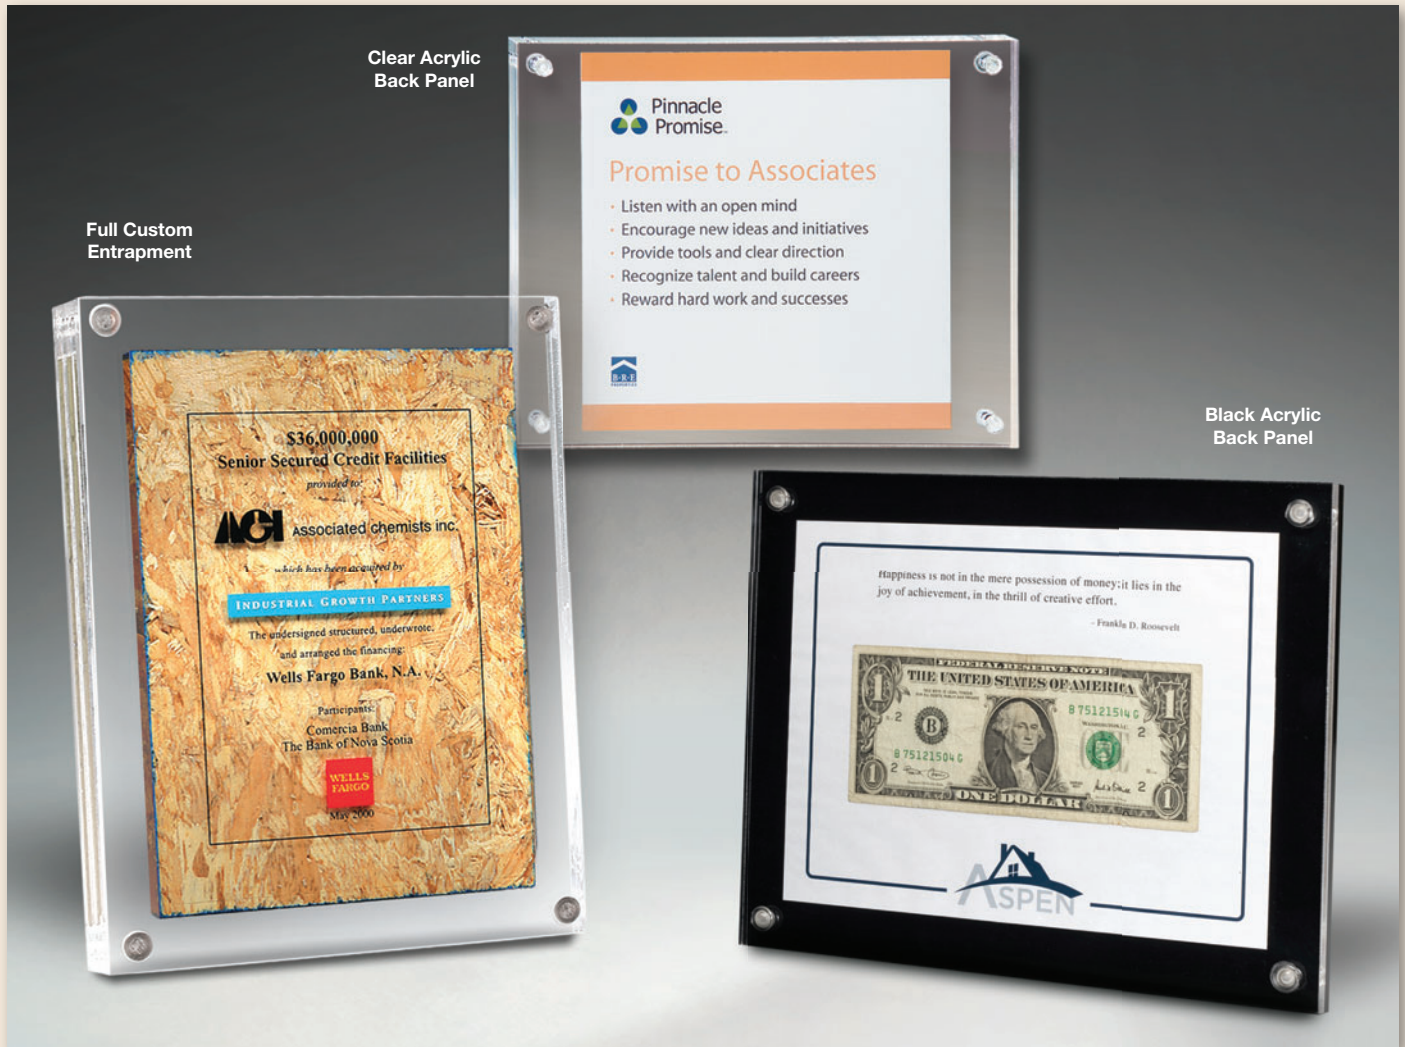

Entrap your document... choose from our three stock sizes, or custom design your own acrylic entrapment to encase your unique documents or items.

Clear Acrylic Back Panel

Full Custom Entrapment

Black Acrylic Back Panel

ENTRAPMENT ACRYLIC PLAQUES

Overall Size	Back Panel	Part #	Price Each				Insert Size	Imprint Method	Weight
			6-11	12-24	25-49	50-99			
6" x 8"	Clear	SP6X8C	\$30	\$28	\$26	\$25	5" x 7"	Optional	1.2 lbs.
	Black	SP6X8B	\$33	\$31	\$29	\$28	5" x 7"	Optional	1.2 lbs.
8" x 10"	Clear	SP8X10C	\$37	\$35	\$33	\$32	7" x 9"	Optional	1.8 lbs.
	Black	SP8X10B	\$41	\$39	\$37	\$36	7" x 9"	Optional	1.8 lbs.
10½" x 13"	Clear	SP11X13C	\$51	\$48	\$45	\$43	8½" x 11"	Optional	3.2 lbs.
	Black	SP11X13B	\$59	\$56	\$53	\$51	8½" x 11"	Optional	3.2 lbs.

(4C)

Insert: Prices include inserting your document between two panels of ¼" thick acrylic. Front panel is clear, with a choice of clear or black acrylic for the back panel. Panels are assembled with acrylic screws. Front clear panel may also be requested with beveled edges at no additional charge.

White corrugated mailers are supplied with plaques.

FULL CUSTOM ENTRAPMENTS

A perfect and economical way to permanently "entrap" your document, product, credit card or a wide variety of other items.

This full custom piece uses multiple layers of acrylic to create a colorful showcase. Laser engrave or screen print your message on these items for that "final touch".