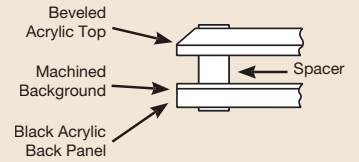

These popular plaques feature a top panel of beveled acrylic raised over a background layer of machined aluminum that is laminated to an acrylic back panel.

AVANTI SERIES ACRYLIC PLAQUES *Silver Aluminum Cascade Background*

Overall Size	Part #	Price Each					Additional Color Adder	Imprint Area	Imprint Method	Weight
		1	2-5	6-24	25-49	50-99				
4" x 6"	AVA4X6S	\$53	\$45	\$41	\$38	\$36	\$1.10	3½" x 5½"	Screen Print	0.5 lb.
5¾" x 8"	AVA6X8S	\$63	\$55	\$51	\$48	\$46	\$1.50	5¼" x 7½"	Screen Print	1.3 lbs.
7¾" x 10"	AVA8X10S	\$80	\$72	\$68	\$65	\$63	\$3.00	7¼" x 9½"	Screen Print	2.0 lbs.
7" x 11½"	AVA7X11S	\$82	\$74	\$70	\$67	\$65	\$4.00	6½" x 11"	Screen Print	2.5 lbs.

(6C)

Screen Printing: Prices include a two color screened imprint. For each additional color, combine the color adder shown in the price block with the relevant plaque each price. For process printing, use the 4-color pricing level.